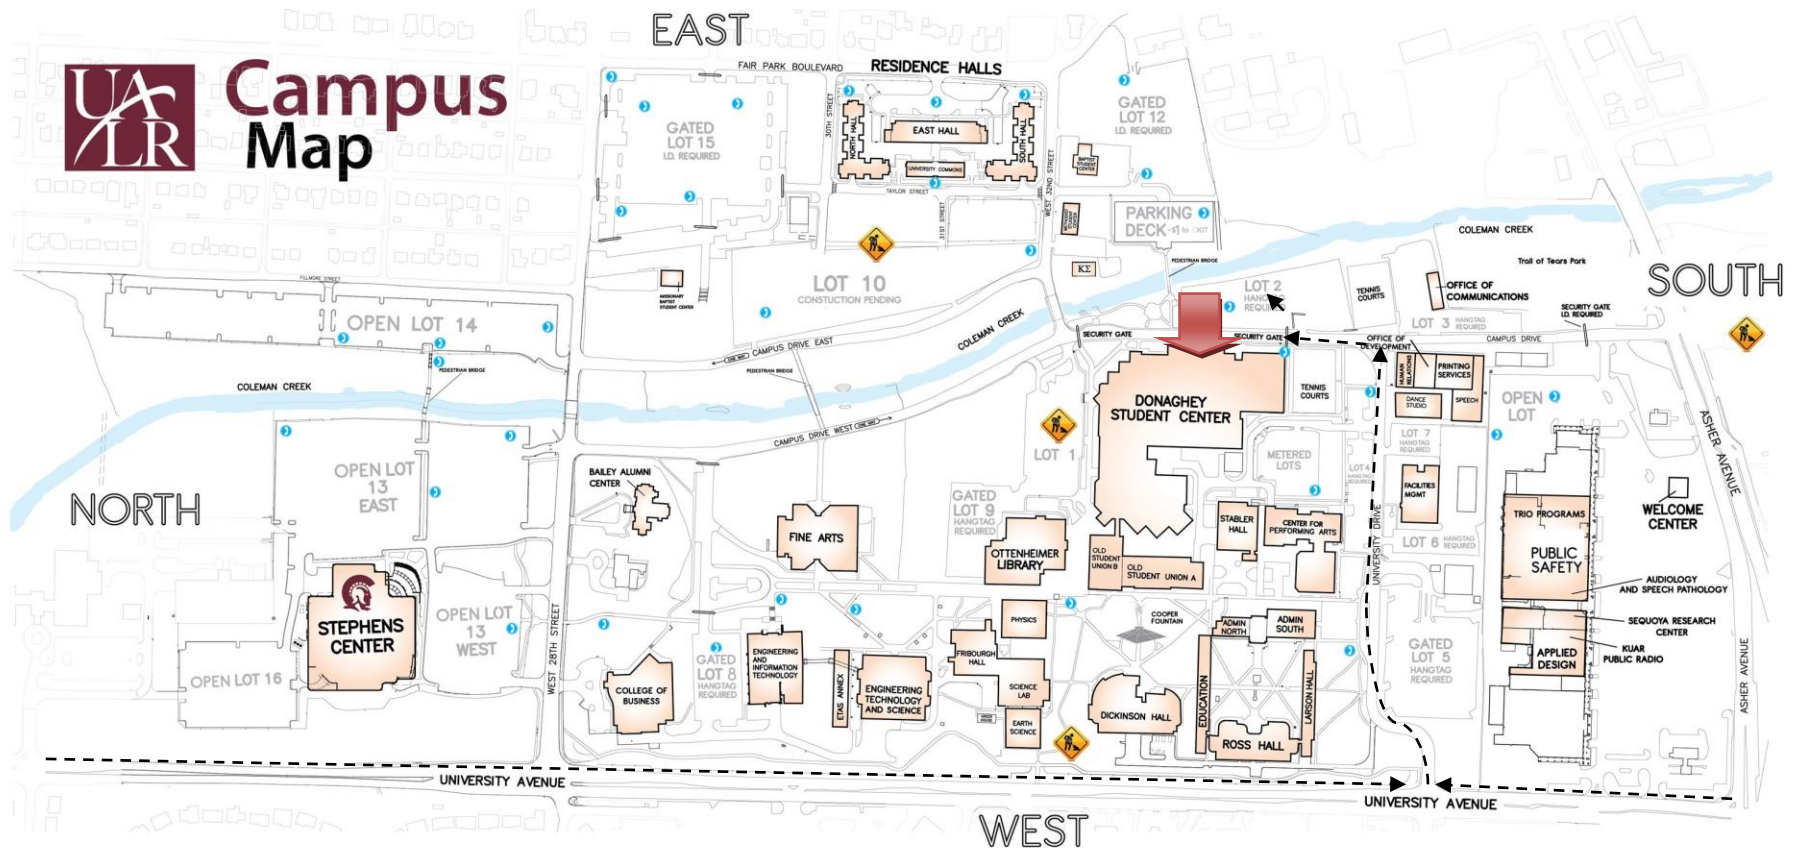

Directions to the Donaghey Student Center (Old Trojan Field House):

1. Take University Avenue South
2. Turn Left onto University Drive
3. Turn Left on Campus Drive
4. Park in lot 2 across from Donaghey Student Center